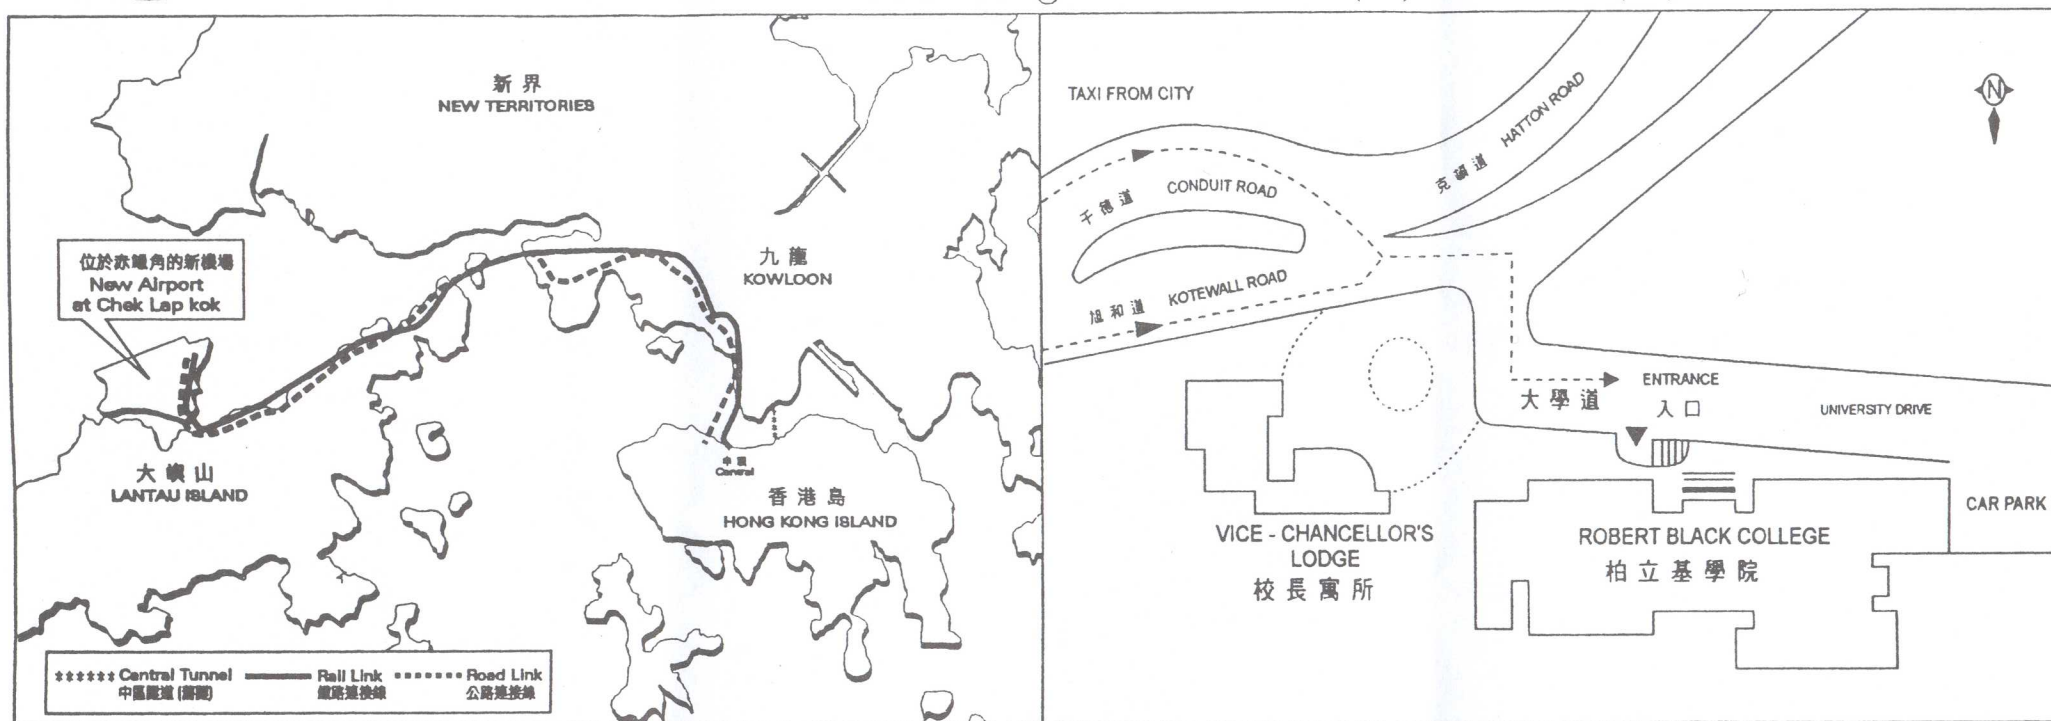

### TRANSPORT FROM AIRPORT

Buses and metered taxis are stationed outside the airport terminal. Taxi fare is shown in Hong Kong dollars on the meter, but an additional charge of HK\$30.00 for crossing the bridge and HK\$45.00 for the harbour tunnel toll will be requested by taxi drivers. For a journey from the airport it is customary to tip the taxi driver 10% of the metered fare. The taxi fare from airport to the College is approximately HK\$400.00

Visitors can also take "Airport Express" (railway) from airport to Central District then by taxi to the College.

### INSTRUCTION FOR TAXI DRIVER TO ROBERT BLACK COLLEGE

Tel: 2549 3719,  
2549 3819, 9031 6863

香港大學柏立基學院

地址: 香港, 大學道(干德道尾旭蘇道口轉右)

香港大學柏立基學院, 位於大學道右邊, 為一所長型三層樓建築物, 屋頂藍色, 晚上學院入口處有燈照亮。

的士司機:

過中區隧道(即舊隧道)抵港島後, 由紅棉道上花園道轉入羅便臣道直往旭蘇道尾(或由羅便臣道上干德道尾), 轉右入大學道, 學院在大學道右側。